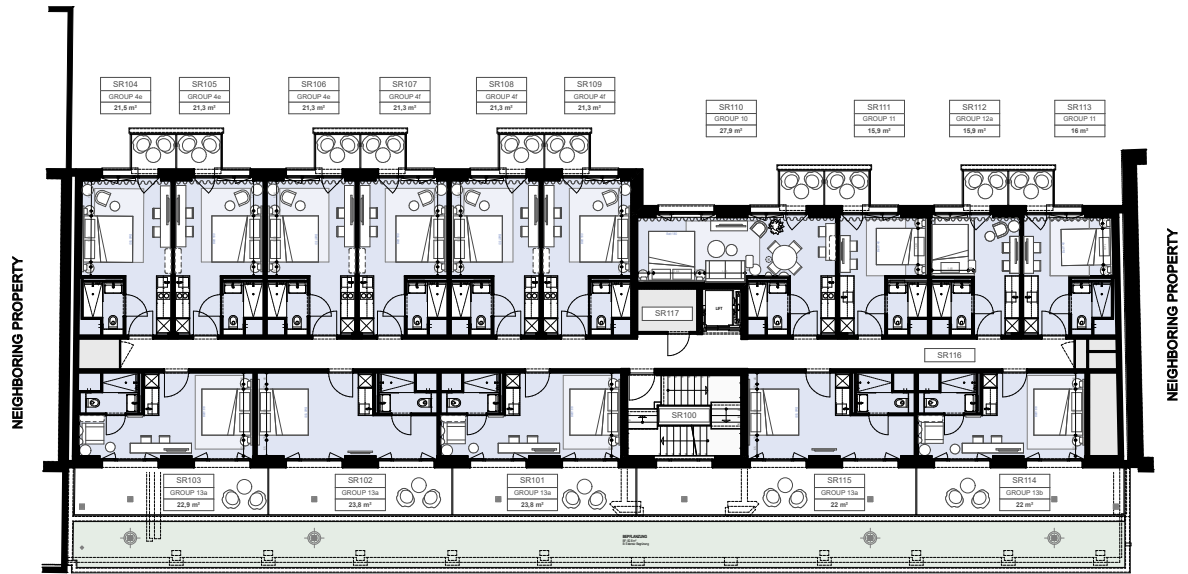

FLOORS PLAN: FLOOR -2

| | |
|------------|--|
| Style | Eclectic Style |
| Units | 9 |
| Categories | <ul style="list-style-type: none"> • Studio Apartment Senior Terrace • Grand Apartment Terrace |
| Units size | 32 m ² - 39 m ² |

FLOORS PLAN: FLOOR -1

| | |
|------------|---|
| Style | Eclectic Style |
| Units | 7 |
| Categories | <ul style="list-style-type: none">• Studio Apartment Junior Terrace• Studio Apartment Senior Terrace• Grand Apartment Terrace |
| Units size | 21,5 m ² - 46 m ² |

FLOORS PLAN: GROUND FLOOR

| | |
|------------|--|
| Style | Eclectic Style |
| Units | 9 |
| Categories | <ul style="list-style-type: none"> • Studio Apartment Mini Kitchenette Balcony • Studio Apartment Junior Kitchenette Balcony • Studio Apartment Junior Balcony • Studio Apartment Senior Balcony |
| Units size | 16 m ² - 28 m ² |

FLOORS PLAN: 1ST FLOOR

| | |
|------------|--|
| Style | Eclectic Style |
| Units | 15 |
| Categories | <ul style="list-style-type: none">• Studio Apartment Mini Kitchenette Balcony• Studio Apartment Junior Kitchenette Terrasse• Studio Apartment Junior Balcony• Studio Apartment Senior Balcony |
| Units size | 16 m ² - 28 m ² |