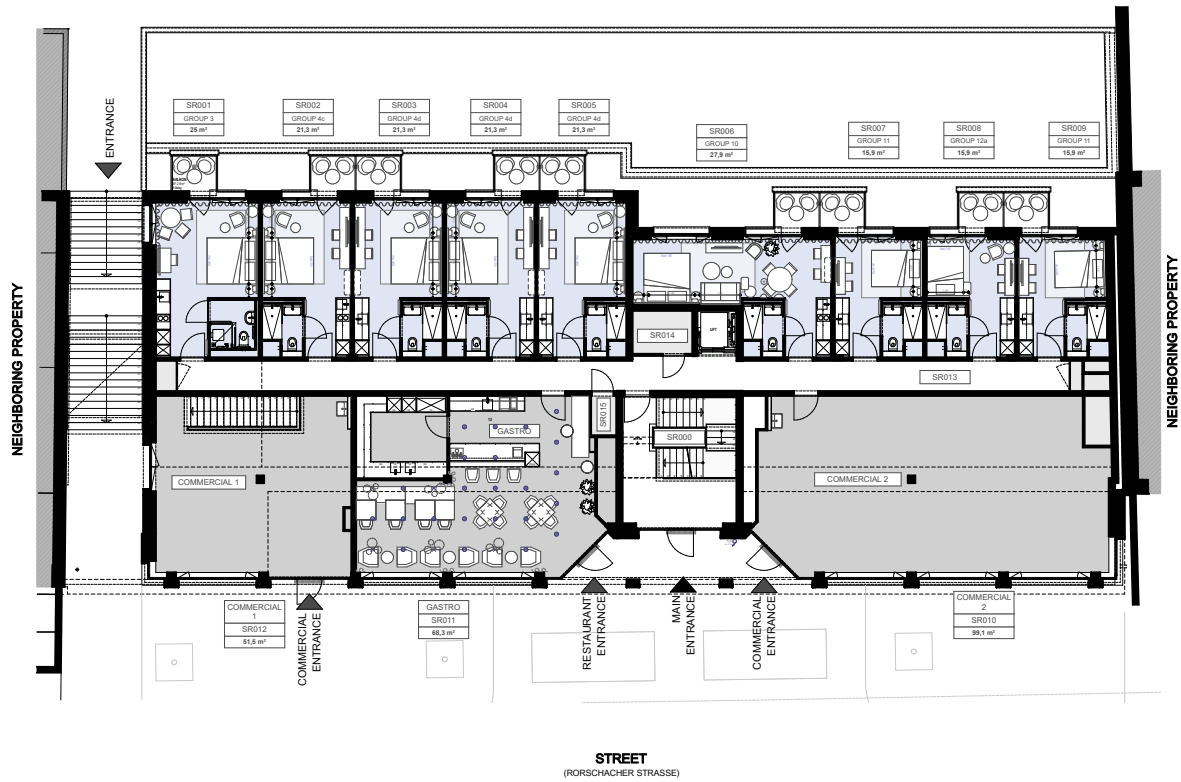

SHARED KITCHEN

VISIONAPARTMENTS

Worldwide

FITNESS AREA

VISION APARTMENTS

Worldwide

LA LUP

FLOORS PLAN: BASEMENT / PARKING

FLOORS PLAN: FLOOR -2

| | |
|------------|--|
| Style | Eclectic Style |
| Units | 9 |
| Categories | <ul style="list-style-type: none"> • Studio Apartment Senior Terrace • Grand Apartment Terrace |
| Units size | 32 m ² - 39 m ² |

FLOORS PLAN: FLOOR -1

| | |
|------------|---|
| Style | Eclectic Style |
| Units | 7 |
| Categories | <ul style="list-style-type: none">• Studio Apartment Junior Terrace• Studio Apartment Senior Terrace• Grand Apartment Terrace |
| Units size | 21,5 m ² - 46 m ² |

FLOORS PLAN: GROUND FLOOR

| | |
|------------|--|
| Style | Eclectic Style |
| Units | 9 |
| Categories | <ul style="list-style-type: none"> • Studio Apartment Mini Kitchenette Balcony • Studio Apartment Junior Kitchenette Balcony • Studio Apartment Junior Balcony • Studio Apartment Senior Balcony |
| Units size | 16 m ² - 28 m ² |