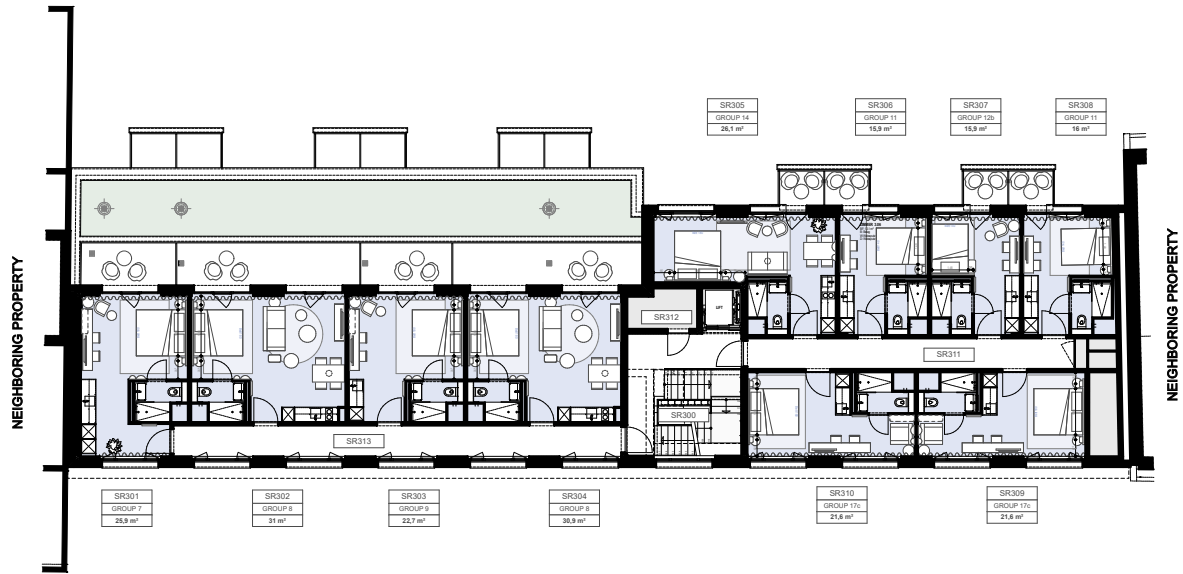

FLOORS PLAN: 3RD FLOOR

Style	Eclectic Style
Units	10
Categories	• Studio Apartment Mini Kitchenette Balcony • Studio Apartment Junior Kitchenette • Studio Apartment Junior Kitchenette Terrasse • Studio Apartment Senior Terrace • Studio Apartment Senior Balcony
Units size	16 m² - 31 m²