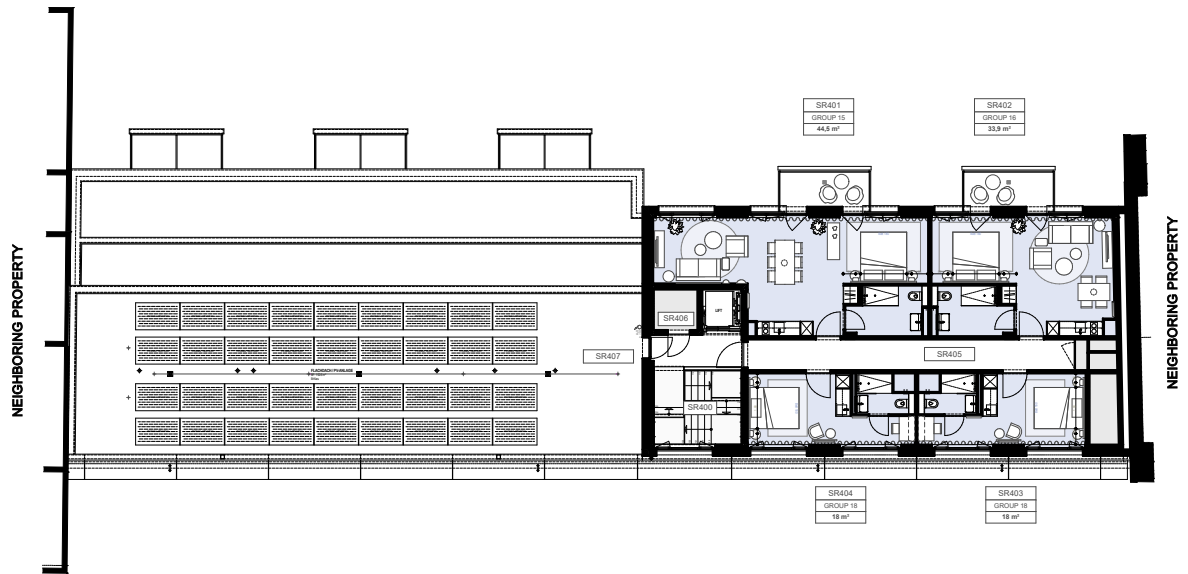

FLOORS PLAN: 4TH FLOOR

Style	Eclectic Style
Units	4
Categories	• Studio Apartment Junior Kitchenette • Studio Apartment Senior Balcony • Grand Apartment Balcony
Units size	18 m² - 44,5 m²