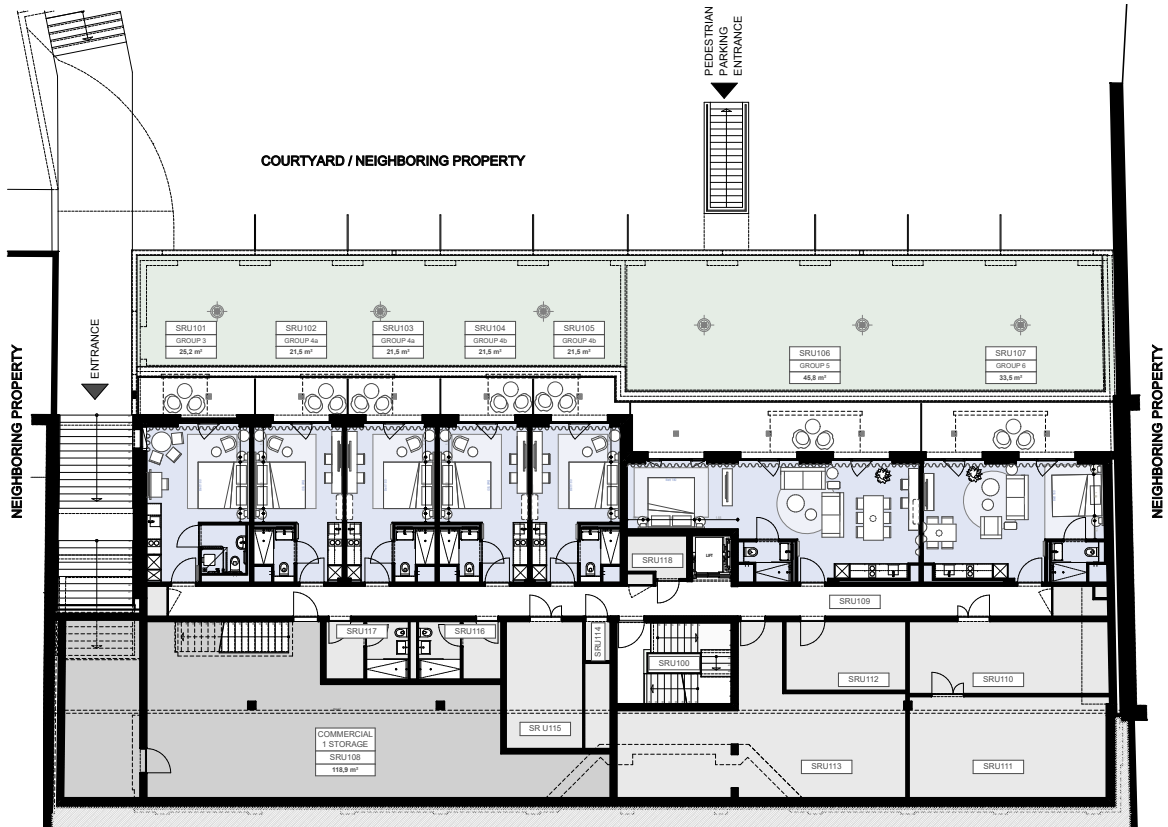

SHARED KITCHEN

VISIONAPARTMENTS

Worldwide

FITNESS AREA

VISION APARTMENTS

Worldwide

LA LUP

FLOORS PLAN: BASEMENT / PARKING

FLOORS PLAN: FLOOR -2

| | |
|------------|--|
| Style | Eclectic Style |
| Units | 9 |
| Categories | <ul style="list-style-type: none"> • Studio Apartment Senior Terrace • Grand Apartment Terrace |
| Units size | 32 m ² - 39 m ² |

FLOORS PLAN: FLOOR -1

| | |
|------------|---|
| Style | Eclectic Style |
| Units | 7 |
| Categories | <ul style="list-style-type: none">• Studio Apartment Junior Terrace• Studio Apartment Senior Terrace• Grand Apartment Terrace |
| Units size | 21,5 m ² - 46 m ² |