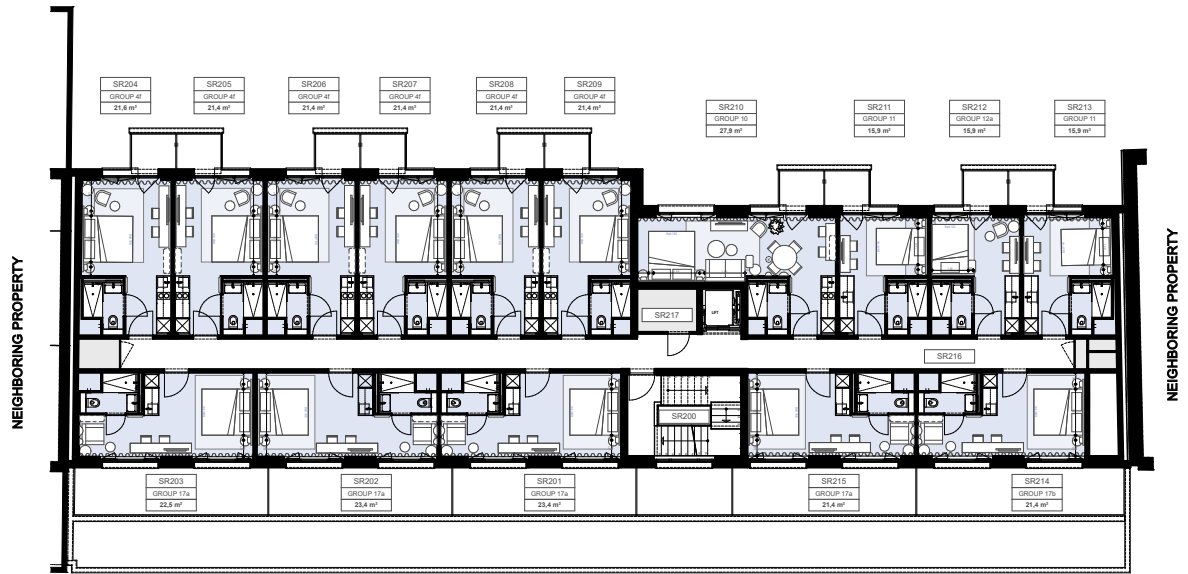

FLOORS PLAN: FLOOR -1

| | |
|------------|---|
| Style | Eclectic Style |
| Units | 7 |
| Categories | <ul style="list-style-type: none">• Studio Apartment Junior Terrace• Studio Apartment Senior Terrace• Grand Apartment Terrace |
| Units size | 21,5 m ² - 46 m ² |

FLOORS PLAN: GROUND FLOOR

| | |
|------------|--|
| Style | Eclectic Style |
| Units | 9 |
| Categories | <ul style="list-style-type: none"> • Studio Apartment Mini Kitchenette Balcony • Studio Apartment Junior Kitchenette Balcony • Studio Apartment Junior Balcony • Studio Apartment Senior Balcony |
| Units size | 16 m ² - 28 m ² |

FLOORS PLAN: 1ST FLOOR

| | |
|------------|--|
| Style | Eclectic Style |
| Units | 15 |
| Categories | <ul style="list-style-type: none">• Studio Apartment Mini Kitchenette Balcony• Studio Apartment Junior Kitchenette Terrasse• Studio Apartment Junior Balcony• Studio Apartment Senior Balcony |
| Units size | 16 m ² - 28 m ² |

FLOORS PLAN: 2ND FLOOR

| | |
|------------|--|
| Style | Eclectic Style |
| Units | 15 |
| Categories | <ul style="list-style-type: none">• Studio Apartment Mini Kitchenette Balcony• Studio Apartment Junior Kitchenette Terrasse• Studio Apartment Junior Balcony• Studio Apartment Senior Balcony |
| Units size | 16 m ² - 28 m ² |