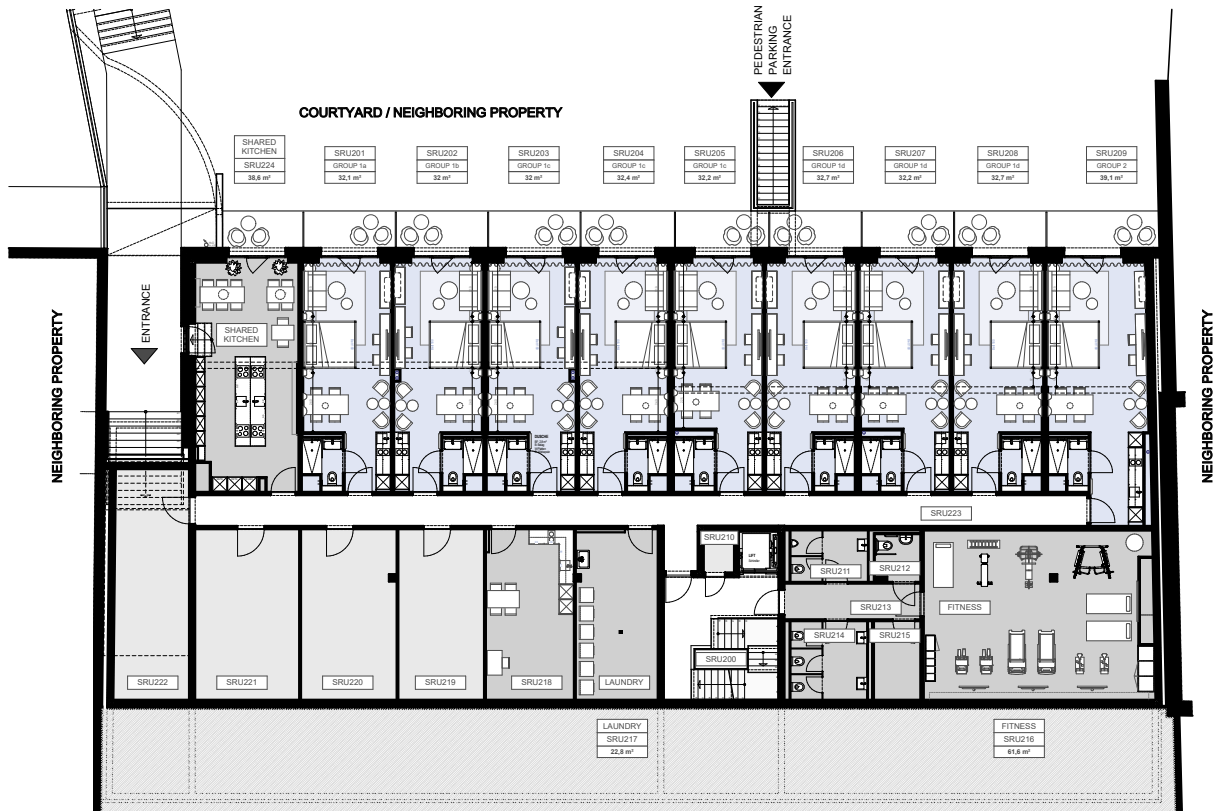

SHARED KITCHEN

VISIONAPARTMENTS

Worldwide

FITNESS AREA

VISION APARTMENTS

Worldwide

LA LUP

FLOORS PLAN: BASEMENT / PARKING

FLOORS PLAN: FLOOR -2

| | |
|------------|--|
| Style | Eclectic Style |
| Units | 9 |
| Categories | <ul style="list-style-type: none"> • Studio Apartment Senior Terrace • Grand Apartment Terrace |
| Units size | 32 m ² - 39 m ² |

FLOORS PLAN: FLOOR -1

| | |
|------------|---|
| Style | Eclectic Style |
| Units | 7 |
| Categories | <ul style="list-style-type: none">• Studio Apartment Junior Terrace• Studio Apartment Senior Terrace• Grand Apartment Terrace |
| Units size | 21,5 m ² - 46 m ² |