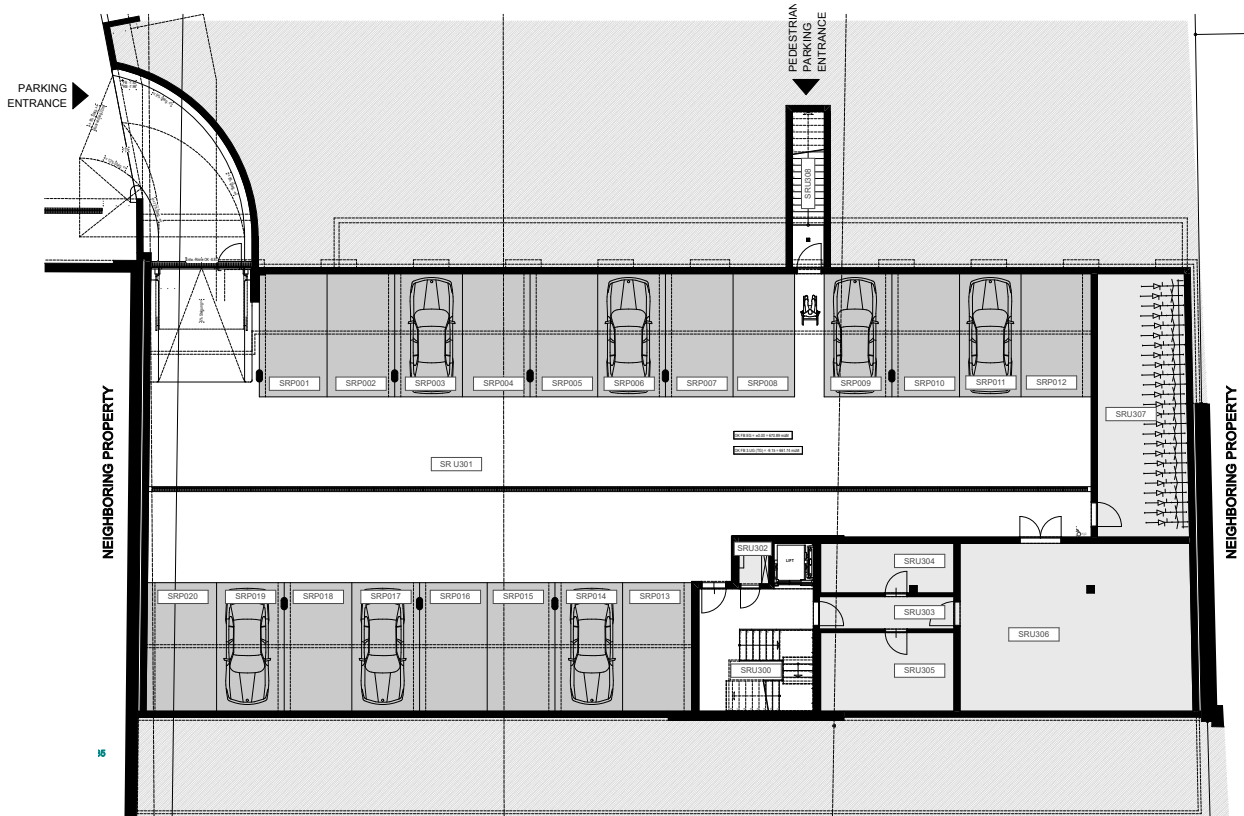

SHARED KITCHEN

VISIONAPARTMENTS

Worldwide

FITNESS AREA

VISION APARTMENTS

Worldwide

LA LUP

FLOORS PLAN: BASEMENT / PARKING

FLOORS PLAN: FLOOR -2

| | |
|------------|--|
| Style | Eclectic Style |
| Units | 9 |
| Categories | <ul style="list-style-type: none"> • Studio Apartment Senior Terrace • Grand Apartment Terrace |
| Units size | 32 m ² - 39 m ² |

FLOORS PLAN: FLOOR -1

| | |
|------------|---|
| Style | Eclectic Style |
| Units | 7 |
| Categories | <ul style="list-style-type: none">• Studio Apartment Junior Terrace• Studio Apartment Senior Terrace• Grand Apartment Terrace |
| Units size | 21,5 m ² - 46 m ² |